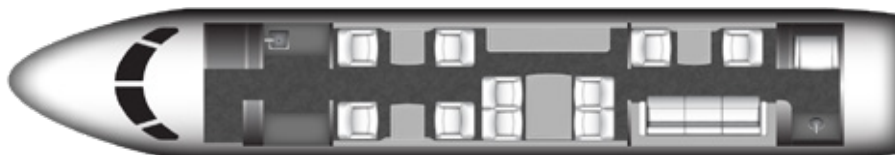

CONFIGURATION

CONTACT DETAILS:

800.889.5840

www.silverair.com

charter@silverair.com

Aircraft operated by FAA Part 135 Air Carrier, Certificate #K95A353L