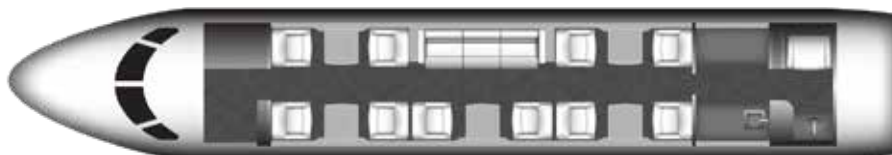

CONFIGURATION

CONTACT DETAILS:

800.889.5840

www.silverair.com

charter@silverair.com

Aircraft operated by FAA Part 135 Air Carrier, Certificate #K95A353L