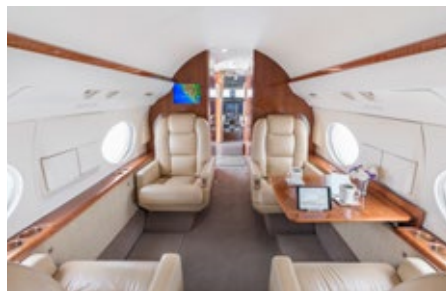

# GULFSTREAM GIV-SP

SILVER AIR

World Class worldwide service is delivered with this 13 passenger GIV-SP. Featuring both domestic and international Wi-Fi, this GIV-SP will deliver productivity, comfort, and luxury on your next flight.

## SPECIFICATIONS

Aircraft Type	GIV-SP
Number of Passengers	13
Crew	2 Pilots
Max Range	4,220 nm
Max Cruise Speed	640 mph
Service Ceiling	45,000 Feet
Cabin Length	45 Ft 1 In
Cabin Height	6 Ft 2 In
Cabin Width	7 Ft 4 In
Baggage Volume	169 Cu. Feet

## AMENITIES

- Inflight domestic Wi-Fi
- CD/DVD Player
- 110 AC outlets at every seat
- Aircell Sat Phone

- Forward Full Service Galley
- Rear enclosed lavatories
- World Class cabin service included