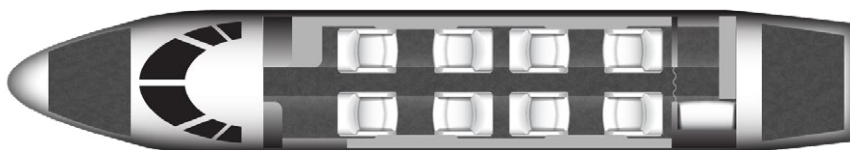

CONFIGURATION

Aircraft operated by FAA Part 135 Air Carrier,
Certificate #K95A353L