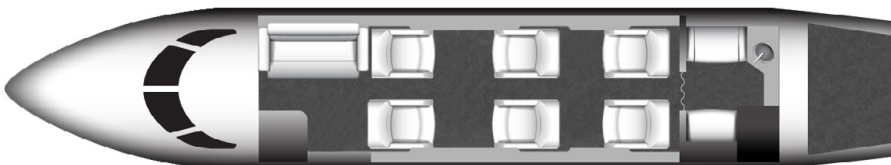

CONFIGURATION

CONTACT DETAILS:

800.889.5840
www.silverair.com
charter@silverair.com

Aircraft operated by FAA Part 135 Air Carrier,
Certificate #K95A353L