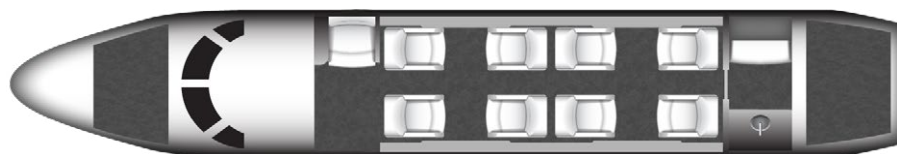

CONFIGURATION

CONTACT DETAILS:

MEMBER OF

Aircraft operated by FAA Part 135 Air Carrier, Certificate #K95A353L